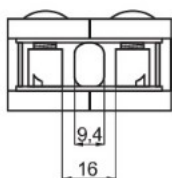

PRODUCT SHEET

Description:

Glass Clamp "Oval-S" 40,5x51x27mm, SS304-Brushed, Flat, 6-10,76mm Glass Thickness, No Safety Pin & No Cushions, (Cushion Model A)

Item number:

22.10.610-9

Units	Box	Carton	HS Code	Barcode
Pcs.	4	40	8302419000	
				5704866476317

SS-316 # 22.10.610-0/660-0

SS-304 # 22.10.610-9

Cushions for stainless steel models

MODEL „A“	Glass thickness	Glass Type	Cushion mm	Item No.:
	6	mono	2 x 5,66	22.10.618-0
	6,76	Lam.	2 x 5,28	22.10.617-0
	8	mono	2 x 4,66	22.10.616-0
	8,76	Lam.	2 x 4,28	22.10.615-9
	10	mono	2 x 3,66	22.10.615-0
	10,76	Lam.	2 x 3,28	22.10.614-0