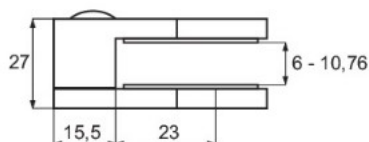

PRODUCT SHEET

Description:

Glass Clamp "Oval-S" 40,5x51x27mm, SS304-Brushed, Flat, 6-10,76mm Glass Thickness, No Safety Pin & No Cushions, (Cushion Model A)

Item number:

22.10.610-9

Units	Box	Carton	HS Code	Barcode
Pcs.	4	40	8302419000	
				5704866476317

SS-316 # 22.10.610-0/660-0

SS-304 # 22.10.610-9

Cushions for stainless steel models

MODEL „A“	Glass thickness	Glass Type	Cushion mm	Item No.:
	6	mono	2 x 5,66	22.10.618-0
	6,76	Lam.	2 x 5,28	22.10.617-0
	8	mono	2 x 4,66	22.10.616-0
	8,76	Lam.	2 x 4,28	22.10.615-9
	10	mono	2 x 3,66	22.10.615-0
	10,76	Lam.	2 x 3,28	22.10.614-0