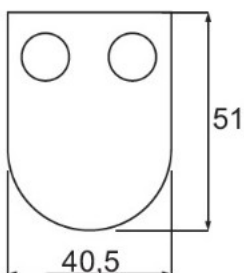

PRODUCT SHEET

Description:

Glass Clamp "Oval-S" 40,5x51x27mm, SS304-Brushed, Flat, 6-10,76mm Glass Thickness, No Safety Pin & No Cushions, (Cushion Model A)

Item number:

22.10.610-9

Units	Box	Carton	HS Code	Barcode
Pcs.	4	40	8302419000	
				5704866476317

SS-316 # 22.10.610-0/660-0

SS-304 # 22.10.610-9

Cushions for stainless steel models

MODEL „A“	Glass thickness	Glass Type	Cushion mm	Item No.:
	6	mono	2 x 5,66	22.10.618-0
	6,76	Lam.	2 x 5,28	22.10.617-0
	8	mono	2 x 4,66	22.10.616-0
	8,76	Lam.	2 x 4,28	22.10.615-9
	10	mono	2 x 3,66	22.10.615-0
	10,76	Lam.	2 x 3,28	22.10.614-0